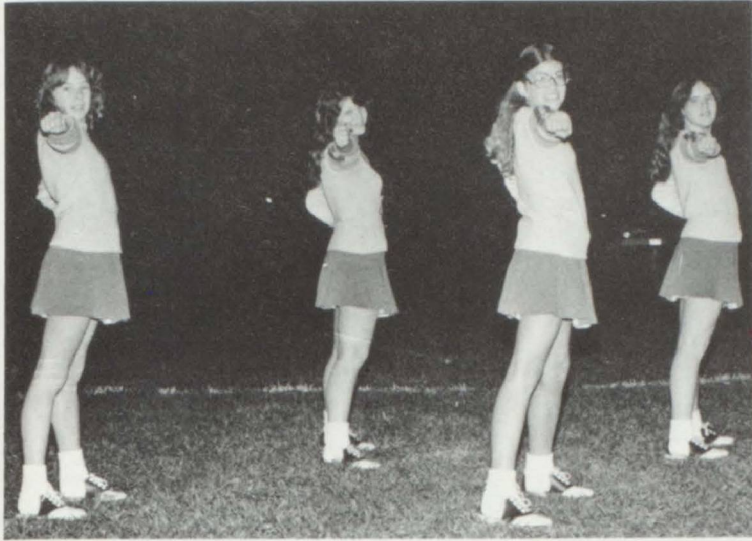

Leaders

JUNIOR HIGH CHEERLEADERS: Left to Right: Lisa Saylor, Kristy Stoneman, Annette Plesko, and Brenda Wingle. Not Pictured: Diane Paksi and Becky Wayne.

JAYVEE BOYS BASKETBALL CHEERLEADERS: Back Row: Jill Gross, Teri Bradley and Tina Shaw, Front Row: Brenda Golombisky, Cyndi Contreras and Kathi Burlingame. Not Pictured: Denise Paksi.