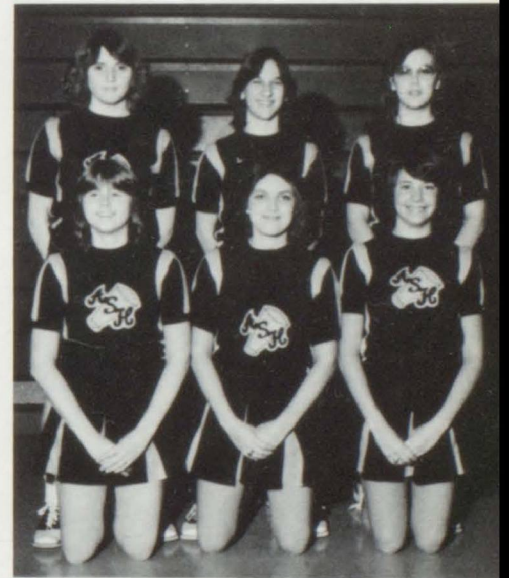

Leaders

JUNIOR HIGH CHEERLEADERS: Left to Right: Lisa Saylor, Kristy Stoneman, Annette Plesko, and Brenda Wingle. Not Pictured: Diane Paksi and Becky Wayne.

JAYVEE BOYS BASKETBALL CHEERLEADERS: Back Row: Jill Gross, Teri Bradley and Tina Shaw, Front Row: Brenda Golombisky, Cyndi Contreras and Kathi Burlingame. Not Pictured: Denise Paksi.